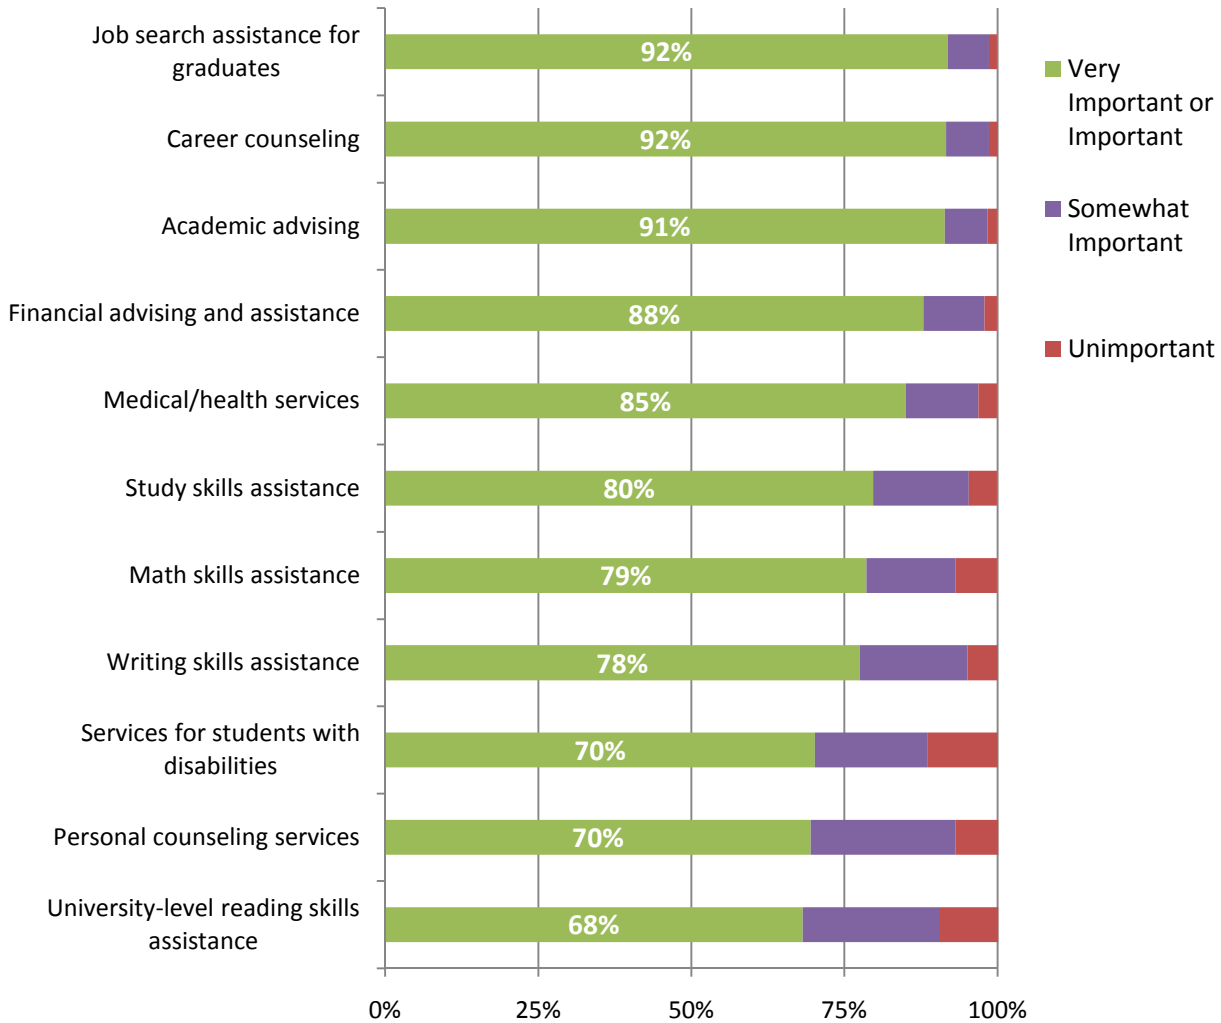

Importance of Providing On-Campus Services

How important is it that UWSP provides the following services to students?

*** In general, students place a high level of importance on having a range of services available to them at UWSP.**

*** Job search assistance moved to the top of the rankings this year compared to academic advising in 2008.**

Values: Items of Greatest Importance to Incoming Students

*Defined as items where 50% or more marked the item as "Very Important"

*** Students place great importance on items related to their academic success and personal well-being, such as taking good care of their body, being physically active, and maintaining their personal safety.**

*** Students also place a high degree of importance on their social development, such as having a good personal reputation.**

Values: Items of Least Importance to Incoming Students

*** See the Index of Tables for longitudinal data that shows trends on individual items across the years.**