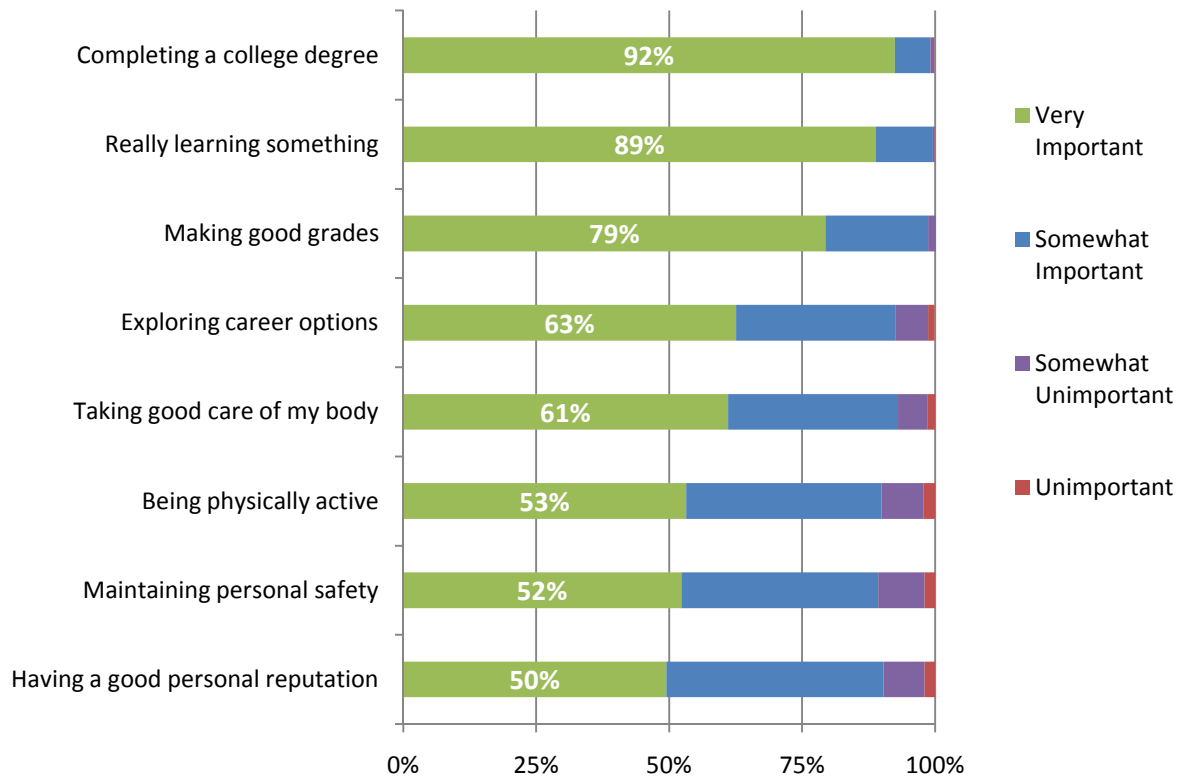

Importance of Providing On-Campus Services

How important is it that UWSP provides the following services to students?

*** In general, students place a high level of importance on having a range of services available to them at UWSP.**

*** Job search assistance moved to the top of the rankings this year compared to academic advising in 2008.**

Values: Items of Greatest Importance to Incoming Students

*Defined as items where 50% or more marked the item as "Very Important"

*** Students place great importance on items related to their academic success and personal well-being, such as taking good care of their body, being physically active, and maintaining their personal safety.**

*** Students also place a high degree of importance on their social development, such as having a good personal reputation.**

Values: Items of Least Importance to Incoming Students

*** See the Index of Tables for longitudinal data that shows trends on individual items across the years.**