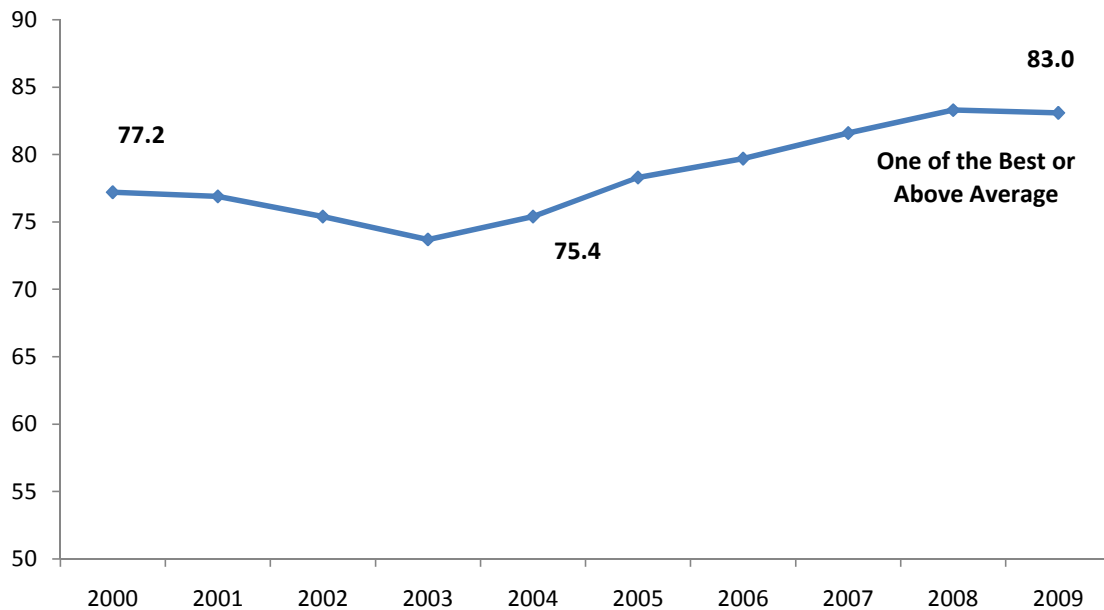

Comparison of UWSP with Other Schools in Wisconsin

	1981	1990	1992	1993	1994	1995	1996	1997	1998	1999
One of the best	26.0	30.7	32.0	34.4	33.9	34.0	37.5	29.9	30.0	27.4
Better than average	51.8	50.4	49.5	46.9	47.3	50.3	44.8	49.1	51.5	49.1
About like other schools	21.7	18.6	18.2	18.3	18.7	15.5	17.6	20.8	18.5	23.3
Not as good as others	0.6	0.4	0.3	0.3	0.2	0.2	0.0	0.2	0.0	0.2

	2000	2001	2002	2003	2004	2005	2006	2007	2008	2009
One of the best	27.9	23.9	22.8	25.3	25.7	23.3	25.9	24.8	31.6	31.0
Better than average	49.3	53.0	52.6	48.4	49.7	55.0	53.8	56.8	51.7	52.1
About like other schools	22.7	22.8	24.4	26.1	24.0	21.4	20.1	18.2	15.7	16.0
Not as good as others	0.2	0.3	0.2	0.2	0.5	0.4	0.2	0.5	1.1	0.8

Note: Prior to 2008, surveys were administered to a sample of freshman before summer orientation. In 2009, surveys were administered during summer orientation to 97% of incoming freshman.

New Freshman Perception of UWSP compared to Other Wisconsin Schools

* Perceptions of UWSP as one of the best colleges in Wisconsin or above average compared to other institutions maintained its positive upward trend.