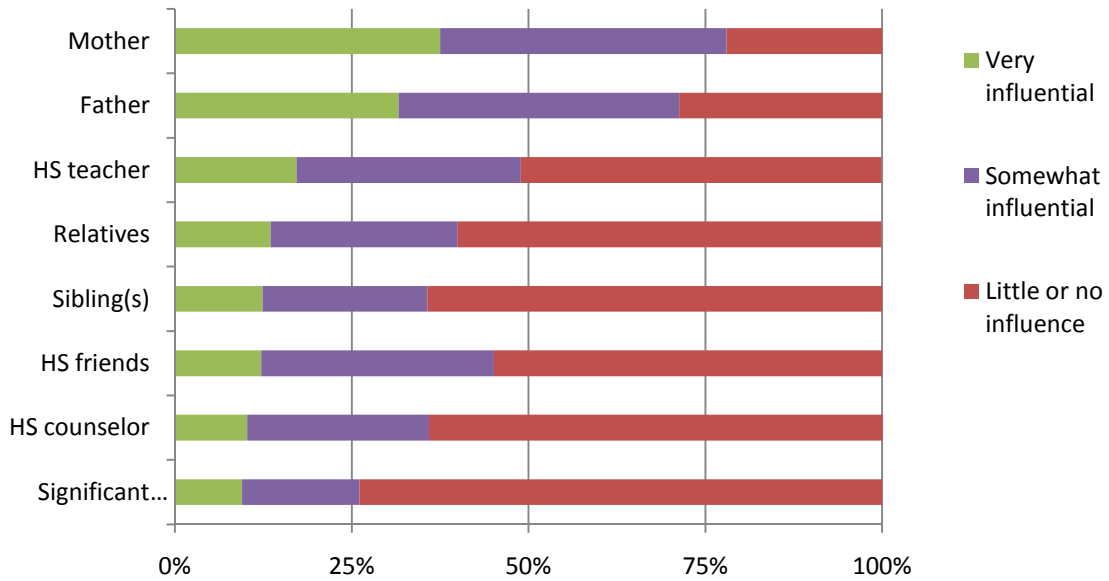

Influences of Students' Choice of UWSP

Most Influential Personal Contacts