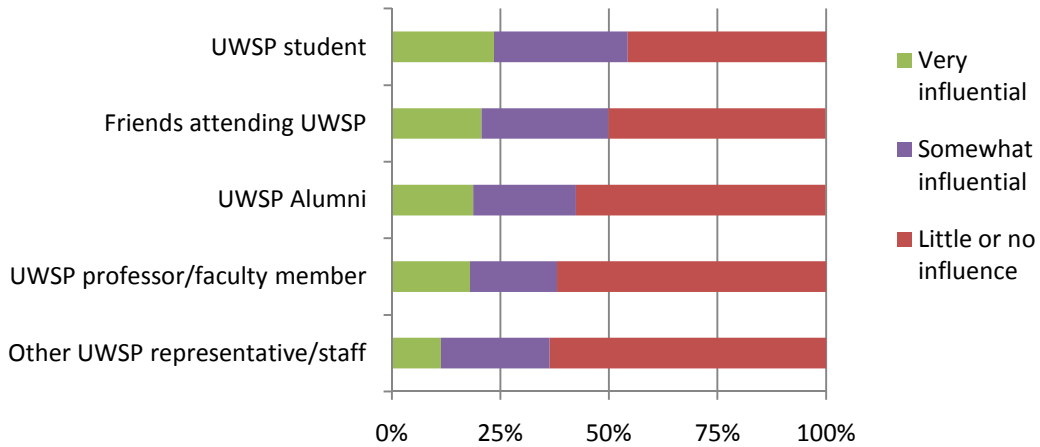

Most Influential UWSP Contacts

* Parents remain the most influential people in new students' choice of UWSP.

* Of their contacts at UWSP, members of their peer group -- friends attending UWSP or other UWSP students -- are the most influential in their decision to attend UWSP.