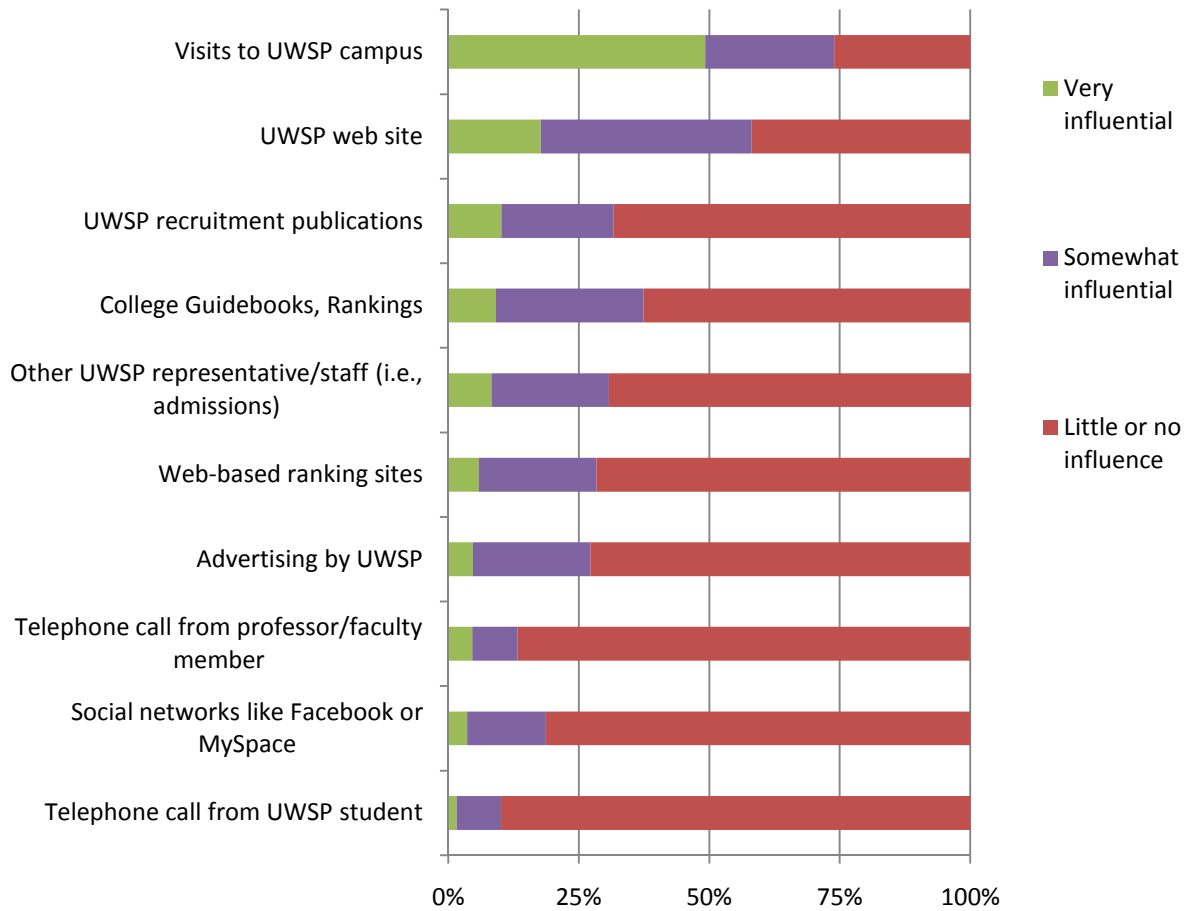

*** Students choose UWSP because of the majors and minors offered, strong academic programs offered, the size of the school, and a beautiful campus located in close proximity to their homes.**

*** The most influential factor in new students choice of UWSP is the majors and minors that we offer.**

***UWSP's proximity to home ranked 8th in 2009, the first time it has ranked below #3 since reporting began in 1981.**

Influences of Students' Choice of UWSP

Most Influential Personal Contacts

Most Influential UWSP Contacts

*** Parents remain the most influential people in new students' choice of UWSP.**

*** Of their contacts at UWSP, members of their peer group -- friends attending UWSP or other UWSP students -- are the most influential in their decision to attend UWSP.**

Influences of Students Choice of UWSP

Most Influential Materials and Information Sources

*** Visits to the UWSP campus have a positive impact on students' choice of UWSP with 74% of students saying that a campus visit(s) influenced them to attend college here.**