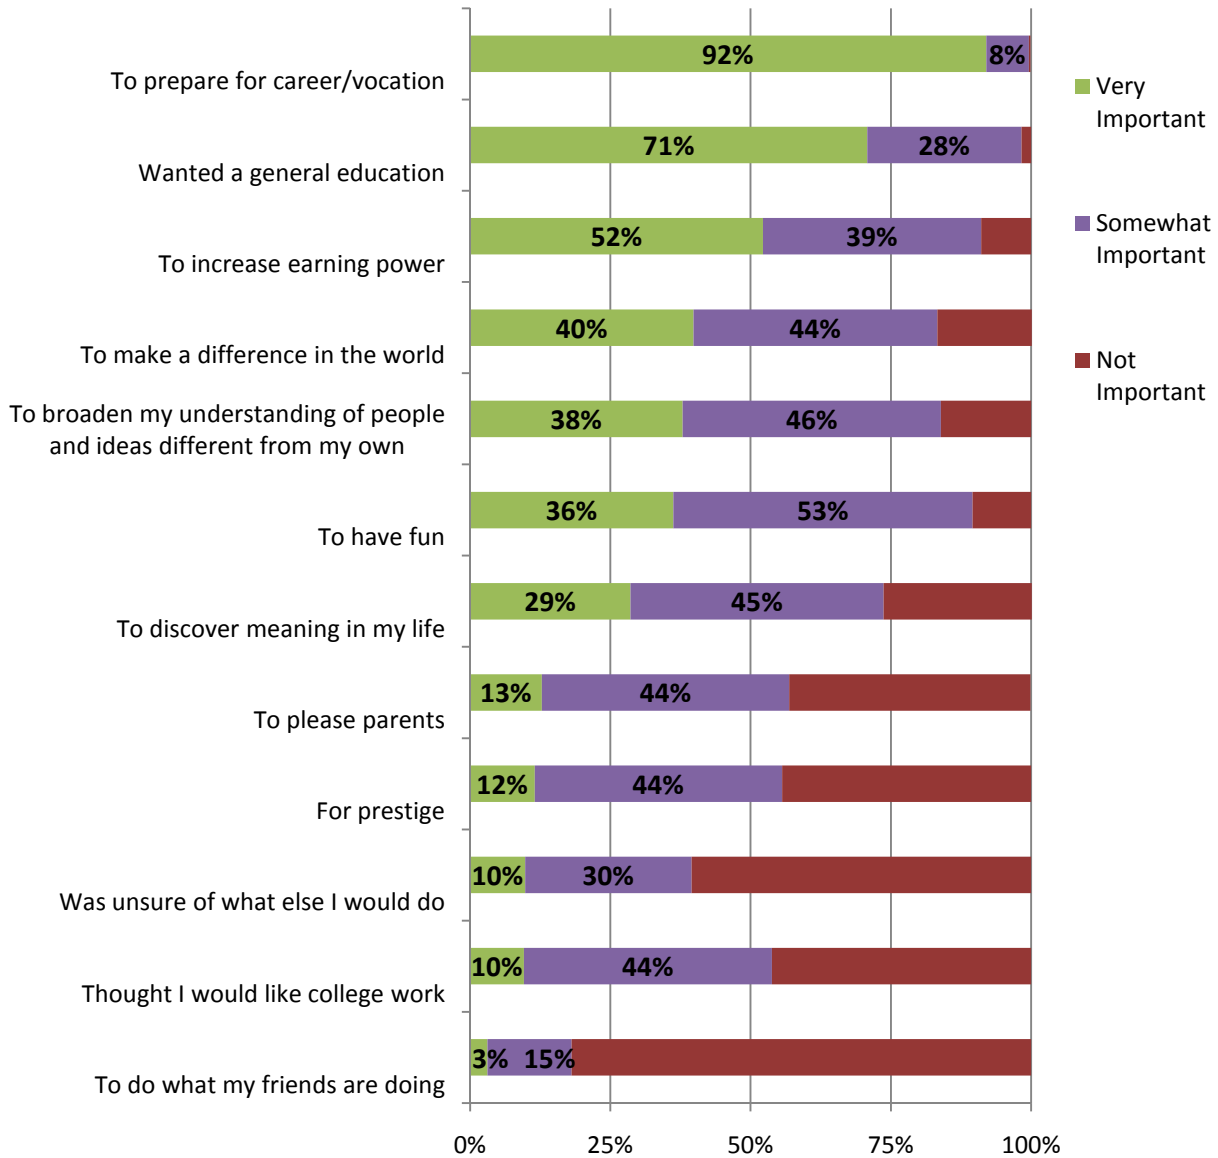

New Students' Reasons for Attending College

***92% of students said that preparing for a career was the biggest reason for attending college. This is the highest value recorded in records dating back to 1981.**

***Students also were motivated to attend college by both intrinsic factors, such as making a difference in the world and having fun, and extrinsic factors such as increasing earning power.**

Factors Influencing New Students Choice of UWSP

Influences of Students Choice of UWSP

Most Influential Materials and Information Sources

*** Visits to the UWSP campus have a positive impact on students' choice of UWSP with 74% of students saying that a campus visit(s) influenced them to attend college here.**