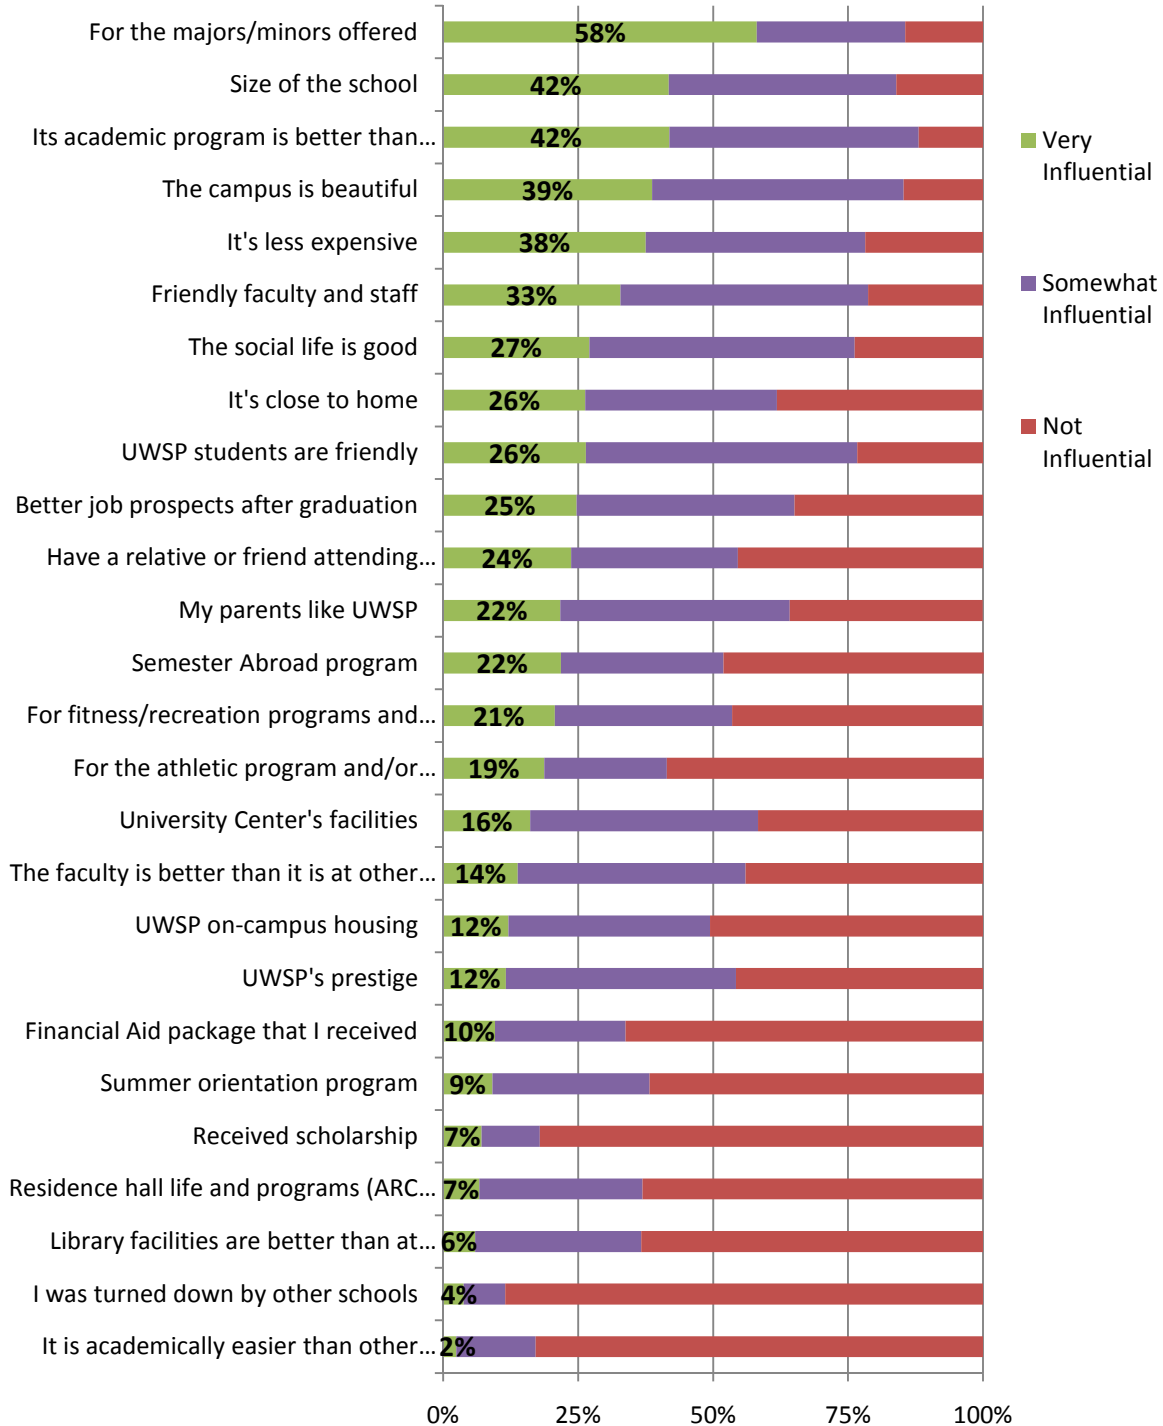

New Students' Reasons for Attending College

***92% of students said that preparing for a career was the biggest reason for attending college. This is the highest value recorded in records dating back to 1981.**

***Students also were motivated to attend college by both intrinsic factors, such as making a difference in the world and having fun, and extrinsic factors such as increasing earning power.**

Factors Influencing New Students Choice of UWSP

Influences of Students Choice of UWSP

Most Influential Materials and Information Sources

*** Visits to the UWSP campus have a positive impact on students' choice of UWSP with 74% of students saying that a campus visit(s) influenced them to attend college here.**

*** Perceptions of UWSP as one of the best colleges in Wisconsin or above average compared to other institutions maintained its positive upward trend.**