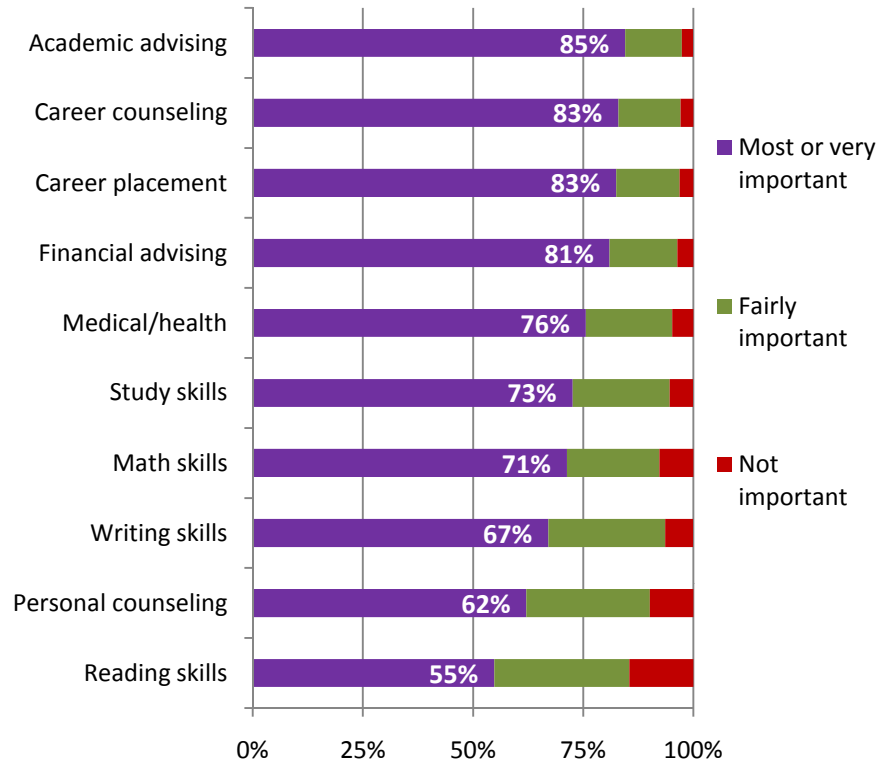

Importance of Providing On-Campus Services

How important is it that UWSP provide the following services and assistance to students?

*** In general, students place a high level of importance on having a range of services available to them at UWSP.**

*** Financial advising was listed for the first time in this year's survey and it rated as one of the most important that could be provided.**

Values: Items of Greatest Importance to Incoming Students

*** Students place the greatest importance on items related to their academic success and personal well-being, such as making good grades and being physically active.**

*** Students also place a high degree of importance on their social development, such as making friends and being socially accepted.**

*** Engaging in dialogue with faculty and other students received the highest ratings on record since 1990 and 1986 respectively.**