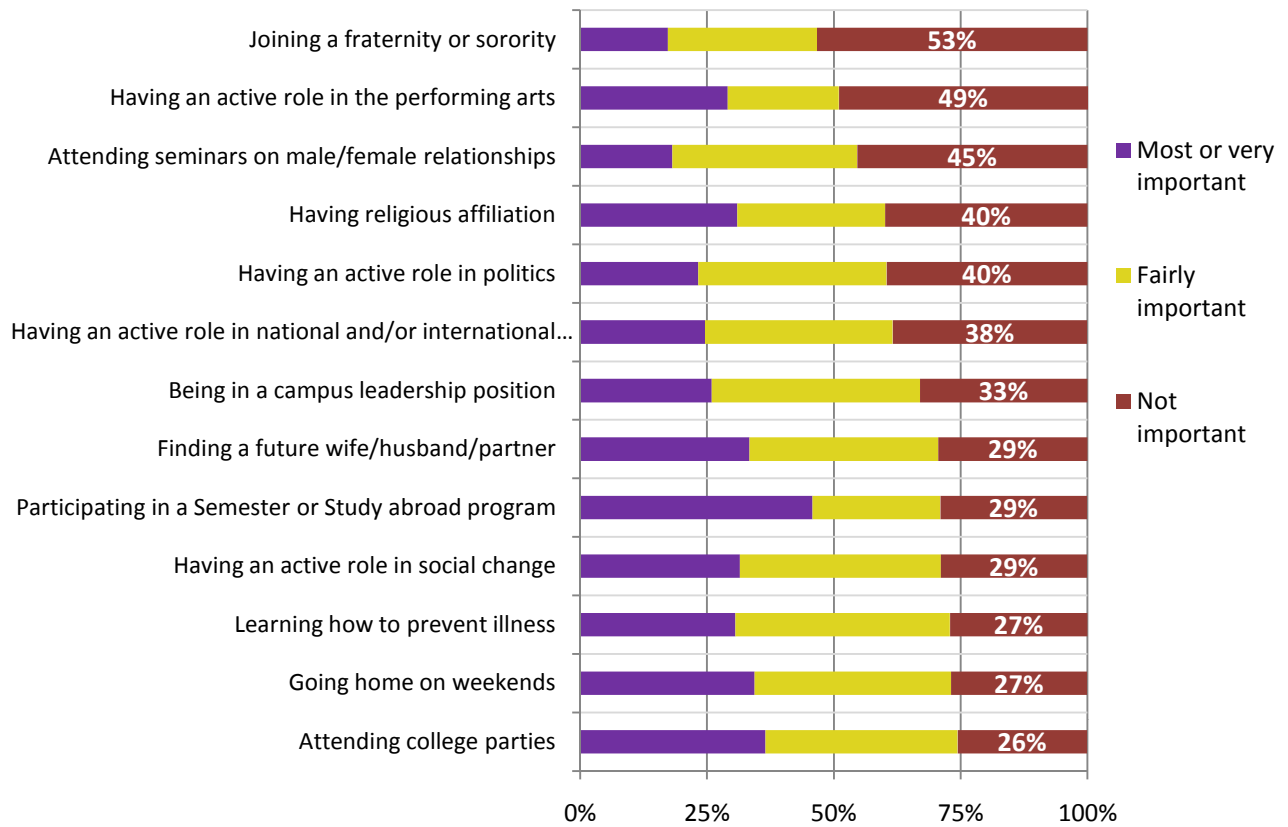

*** Financial advising was listed for the first time in this year's survey and it rated as one of the most important that could be provided.**

Values: Items of Greatest Importance to Incoming Students

*** Students place the greatest importance on items related to their academic success and personal well-being, such as making good grades and being physically active.**

*** Students also place a high degree of importance on their social development, such as making friends and being socially accepted.**

*** Engaging in dialogue with faculty and other students received the highest ratings on record since 1990 and 1986 respectively.**

Values: Items of Least Importance to Incoming Students

* Although the above items rated as comparatively less important than others on the survey this year, many of them had higher ratings of importance relative to the same item for previous years.