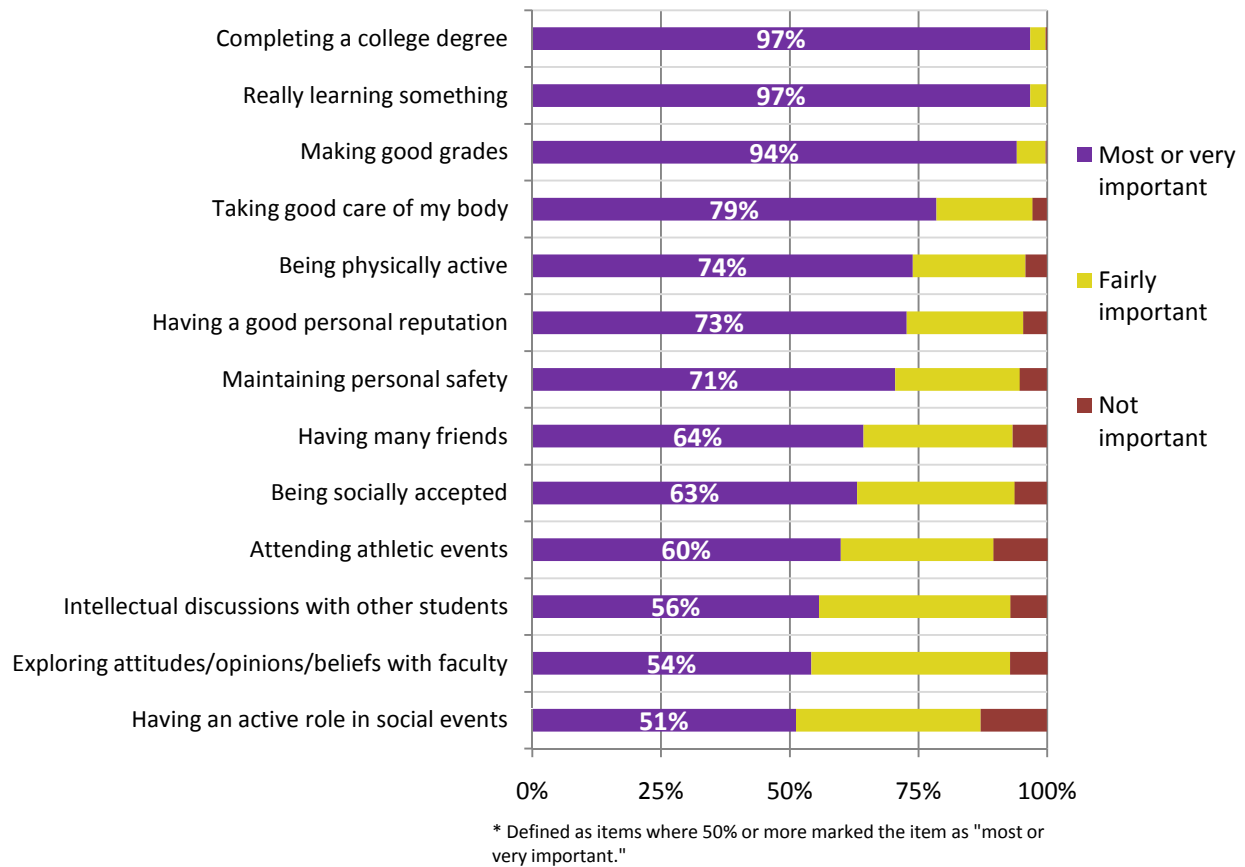

Importance of Providing On-Campus Services

How important is it that UWSP provide the following services and assistance to students?

*** In general, students place a high level of importance on having a range of services available to them at UWSP.**

*** Financial advising was listed for the first time in this year's survey and it rated as one of the most important that could be provided.**

Values: Items of Greatest Importance to Incoming Students

*** Students place the greatest importance on items related to their academic success and personal well-being, such as making good grades and being physically active.**

*** Students also place a high degree of importance on their social development, such as making friends and being socially accepted.**

*** Engaging in dialogue with faculty and other students received the highest ratings on record since 1990 and 1986 respectively.**

Values: Items of Least Importance to Incoming Students

* Although the above items rated as comparatively less important than others on the survey this year, many of them had higher ratings of importance relative to the same item for previous years.